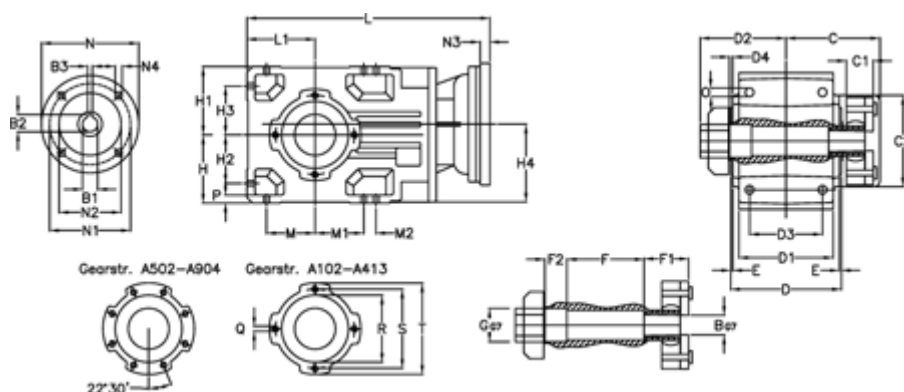

Article number: 29600200546140
 Description: Bevel helical gearbox
 A202QF25-5,4-P100B5

Measures

B = 25	D1 = 110	F2 = 36	L = 335.5	N3 = -
B1 = 28	D2 = 60	G = 32	L1 = 80	N4 = M12x16
B2 = 31.3	D3 = 90	GA = 14,5 NM	M = 60.0	O = 9.5
B3 = 8	d4 = 4.5	H = 80	M1 = 60.0	P = 9
C = 89.5	Description = A202QF-xx-P100 B5	H1 = 80	M2 = -	Q = M8x15
C1 = 23	E = 3.0	H2 = 60.0	N = 250	R = 95
C2 = 72.0	F = 77.5	H3 = 60.0	N1 = 215	S = 115
D = 136	F1 = 36.0	H4 = 93.0	N2 = 180	T = 140